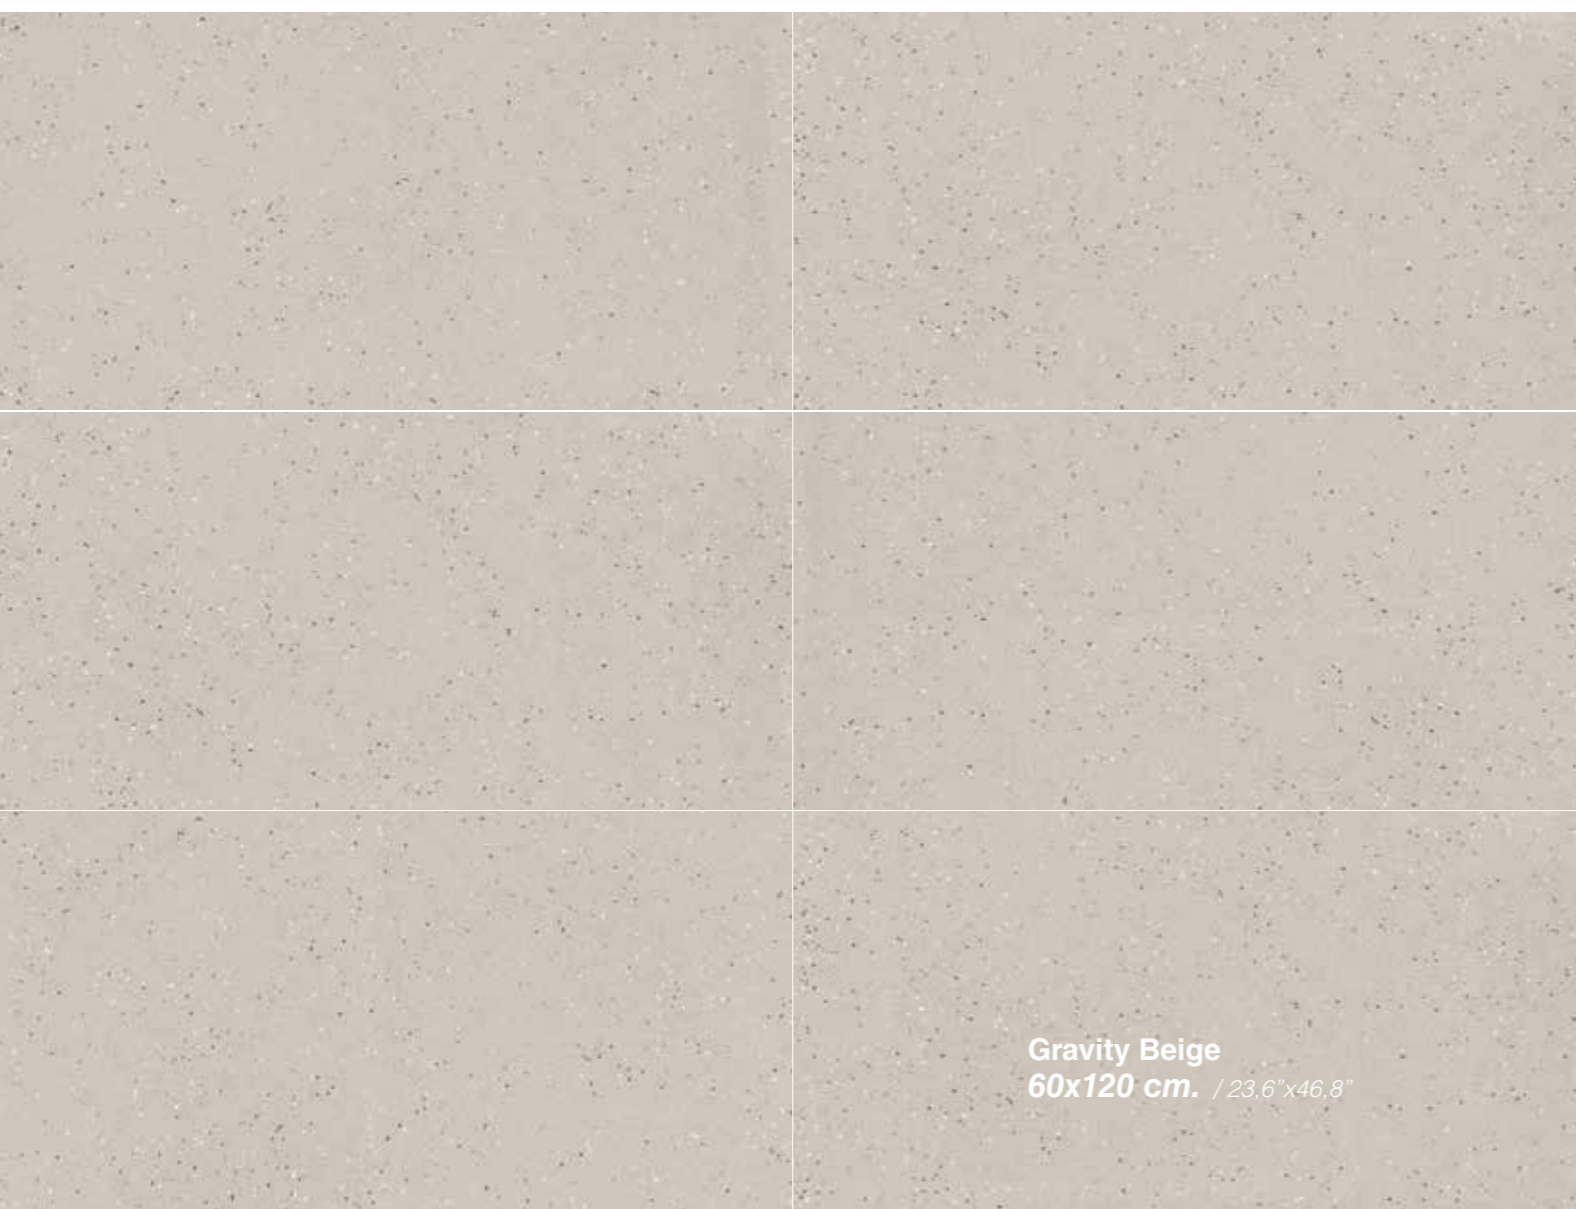

Gravity Beige
60x120 cm. / 23,6"x46,8"

Gravity Antracita
60x120 cm. / 23,6"x46,8"

Gravity

Gravity Antracita Mate
60x120 cm. / 23,6"x47,2"
*Goa Haya
30x120 cm. / 11,8"x47,2"