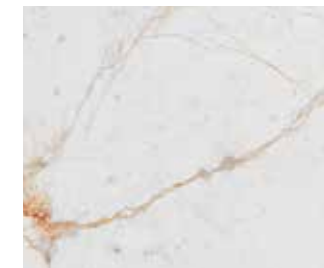

# Aura

Polished Marble

Aura 60x120 cm\_23,6"x47,2"

**RECTIFIED POLISHED PORCELAIN TILES**

**60x120 cm**

**23,6"x47,2"**

**BESTILE**

# AURA *by Bestile*

Different graphics randomly packaged

60x120 cm  
23,6"x47,2"

### Available Colours

Aura