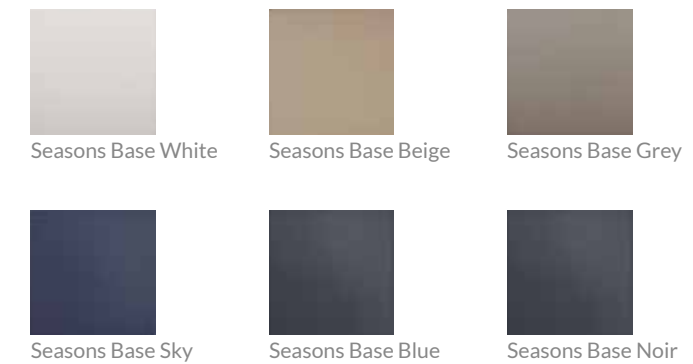

Memory 06 Noir 15x15 cm\_5,9"x5,9"

Different graphics for each model randomly packaged

Match with Seasons Base

15x15 cm\_5,9"x5,9"