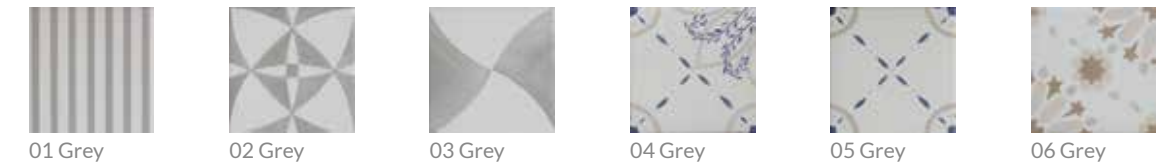

# Seasons

Decorative

Seasons Base Blue & Seasons 03 Blue 15x15 cm\_5,9"x5,9"

**PORCELAIN TILES**

**15x15 cm**

**5,9"x5,9"**

**BESTILE**

Decorative

# SEASONS *by Bestile*

Seasons  
Porcelain Tiles

15x15 cm  
5,9"x5,9"

Seasons Base Blue & Seasons O6 Blue 15x15 cm\_5,9"x5,9"

15x15 cm  
5,9"x5,9"

Seasons 01 Blue 15x15 cm\_5,9"x5,9"

Seasons 02 Grey & Seasons Base Grey 15x15 cm\_5,9"x5,9"

Seasons 01 & Seasons 08 Grey 15x15 cm\_5,9"x5,9"

Seasons 04 Sky 15x15 cm\_5,9"x5,9"

Different graphics for each model randomly packaged