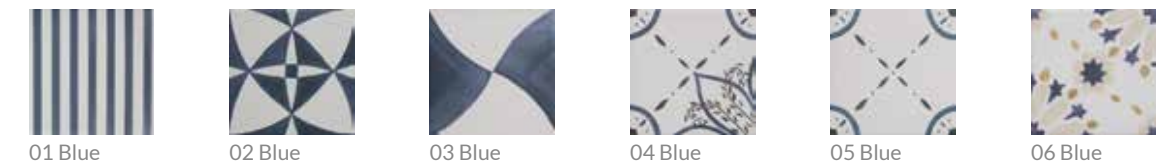

# Seasons

Decorative

Seasons Base Blue & Seasons 03 Blue 15x15 cm\_5,9"x5,9"

**PORCELAIN TILES**

**15x15 cm**

**5,9"x5,9"**

**BESTILE**

Decorative

# SEASONS *by Bestile*

Seasons  
Porcelain Tiles

15x15 cm  
5,9"x5,9"

Seasons Base Blue & Seasons O6 Blue 15x15 cm\_5,9"x5,9"

15x15 cm  
5,9"x5,9"

Seasons 01 Blue 15x15 cm\_5,9"x5,9"

Seasons 02 Grey & Seasons Base Grey 15x15 cm\_5,9"x5,9"

Seasons 01 & Seasons 08 Grey 15x15 cm\_5,9"x5,9"

Seasons 04 Sky 15x15 cm\_5,9"x5,9"

Different graphics for each model randomly packaged