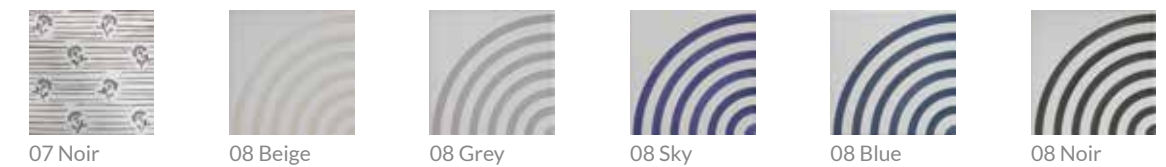

# Seasons

Decorative

Seasons Base Blue & Seasons 03 Blue 15x15 cm\_5,9"x5,9"

**PORCELAIN TILES**

**15x15 cm**

**5,9"x5,9"**

**BESTILE**

Decorative

# SEASONS *by Bestile*

Seasons  
Porcelain Tiles

15x15 cm  
5,9"x5,9"

Seasons Base Blue & Seasons O6 Blue 15x15 cm\_5,9"x5,9"

15x15 cm  
5,9"x5,9"

Seasons 01 Blue 15x15 cm\_5,9"x5,9"

Seasons 02 Grey & Seasons Base Grey 15x15 cm\_5,9"x5,9"

Seasons 01 & Seasons 08 Grey 15x15 cm\_5,9"x5,9"

Seasons 04 Sky 15x15 cm\_5,9"x5,9"

Different graphics for each model randomly packaged