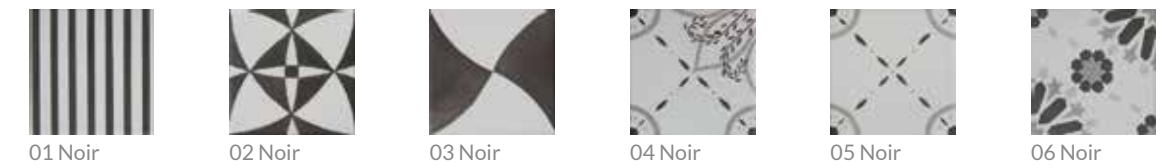

# Seasons

Decorative

Seasons Base Blue & Seasons 03 Blue 15x15 cm\_5,9"x5,9"

**PORCELAIN TILES**

**15x15 cm**

**5,9"x5,9"**

**BESTILE**

Decorative

# SEASONS *by Bestile*

Seasons  
Porcelain Tiles

15x15 cm  
5,9"x5,9"

Seasons Base Blue & Seasons O6 Blue 15x15 cm\_5,9"x5,9"

15x15 cm  
5,9"x5,9"

Seasons 01 Blue 15x15 cm\_5,9"x5,9"

Seasons 02 Grey & Seasons Base Grey 15x15 cm\_5,9"x5,9"

Seasons 01 & Seasons 08 Grey 15x15 cm\_5,9"x5,9"

Seasons 04 Sky 15x15 cm\_5,9"x5,9"

Different graphics for each model randomly packaged