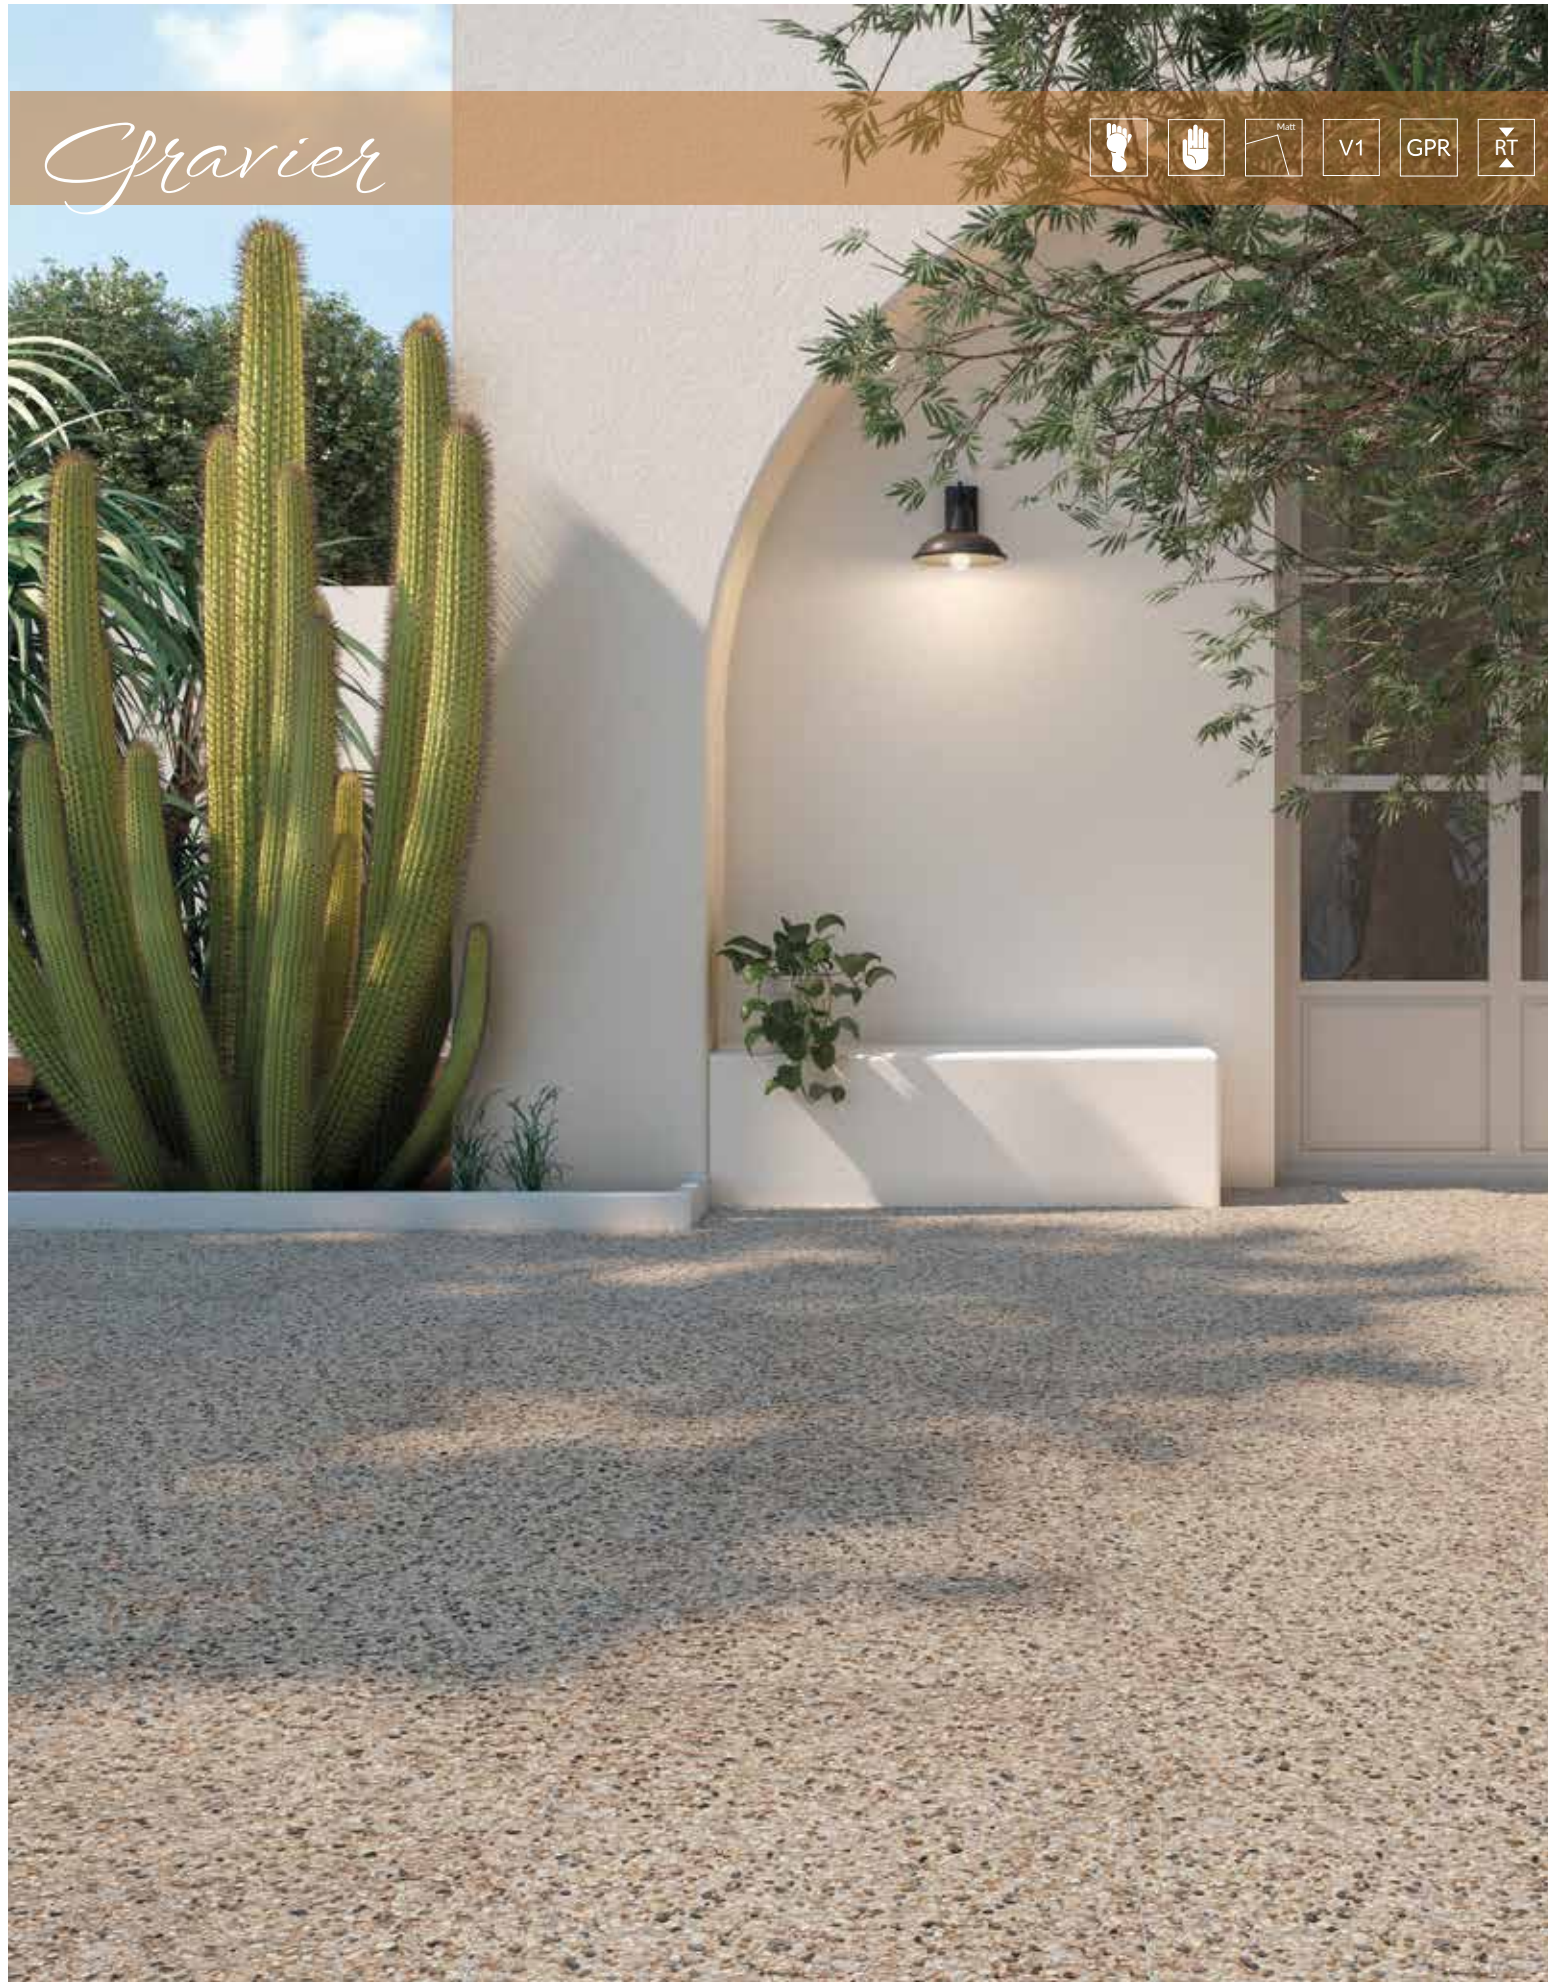

24

Gravier

BESTILE
Time to Create

Gravier

40x60 cm._15,7"x23,6"

Different graphics randomly packaged

Gravier Arena

Gravier Beige