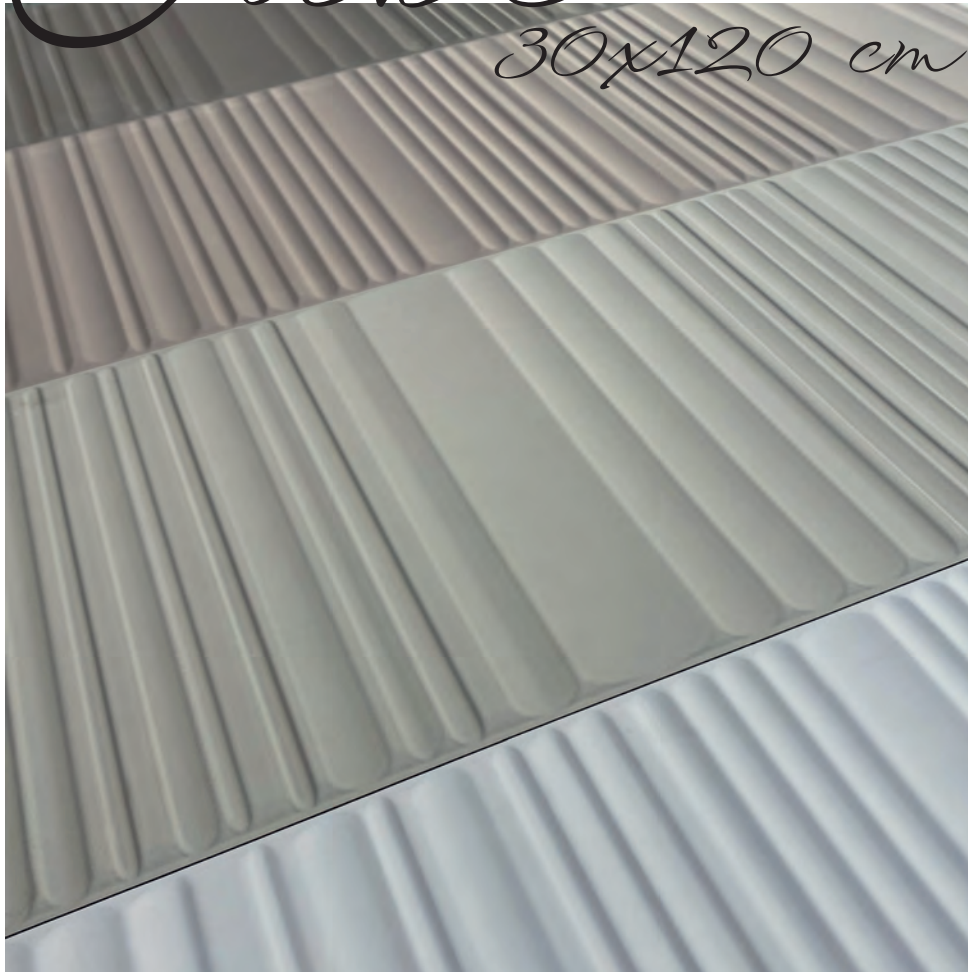

Tube

30x120 cm

24

BESTILE
Time to Create

Tube Aire 30x120 cm_11,8"x47,2" & Tipuana Acacia 10x120 cm_3,9"x47,2"

Tube Tomillo 30x120 cm_11,8"x47,2" & Celta Nude 60x120 cm_23,6"x47,2"

Tube Natural 30x120 cm_11,8"x47,2" & Isar Haya 20x120 cm_7,8"x47,2"

Tube Sombra 30x120 cm_11,8"x47,2"

Tube Etereo 30x120 cm_11,8"x47,2" & Balbi Perla 60x120 cm_23,6"x47,2"

Tube Tomillo 30x120 cm._11,8"x47,2" & Venus Gris 60x120 cm._23,6"x47,2"

Tube

30x120 cm._11,8"x47,2"

Tube Natural