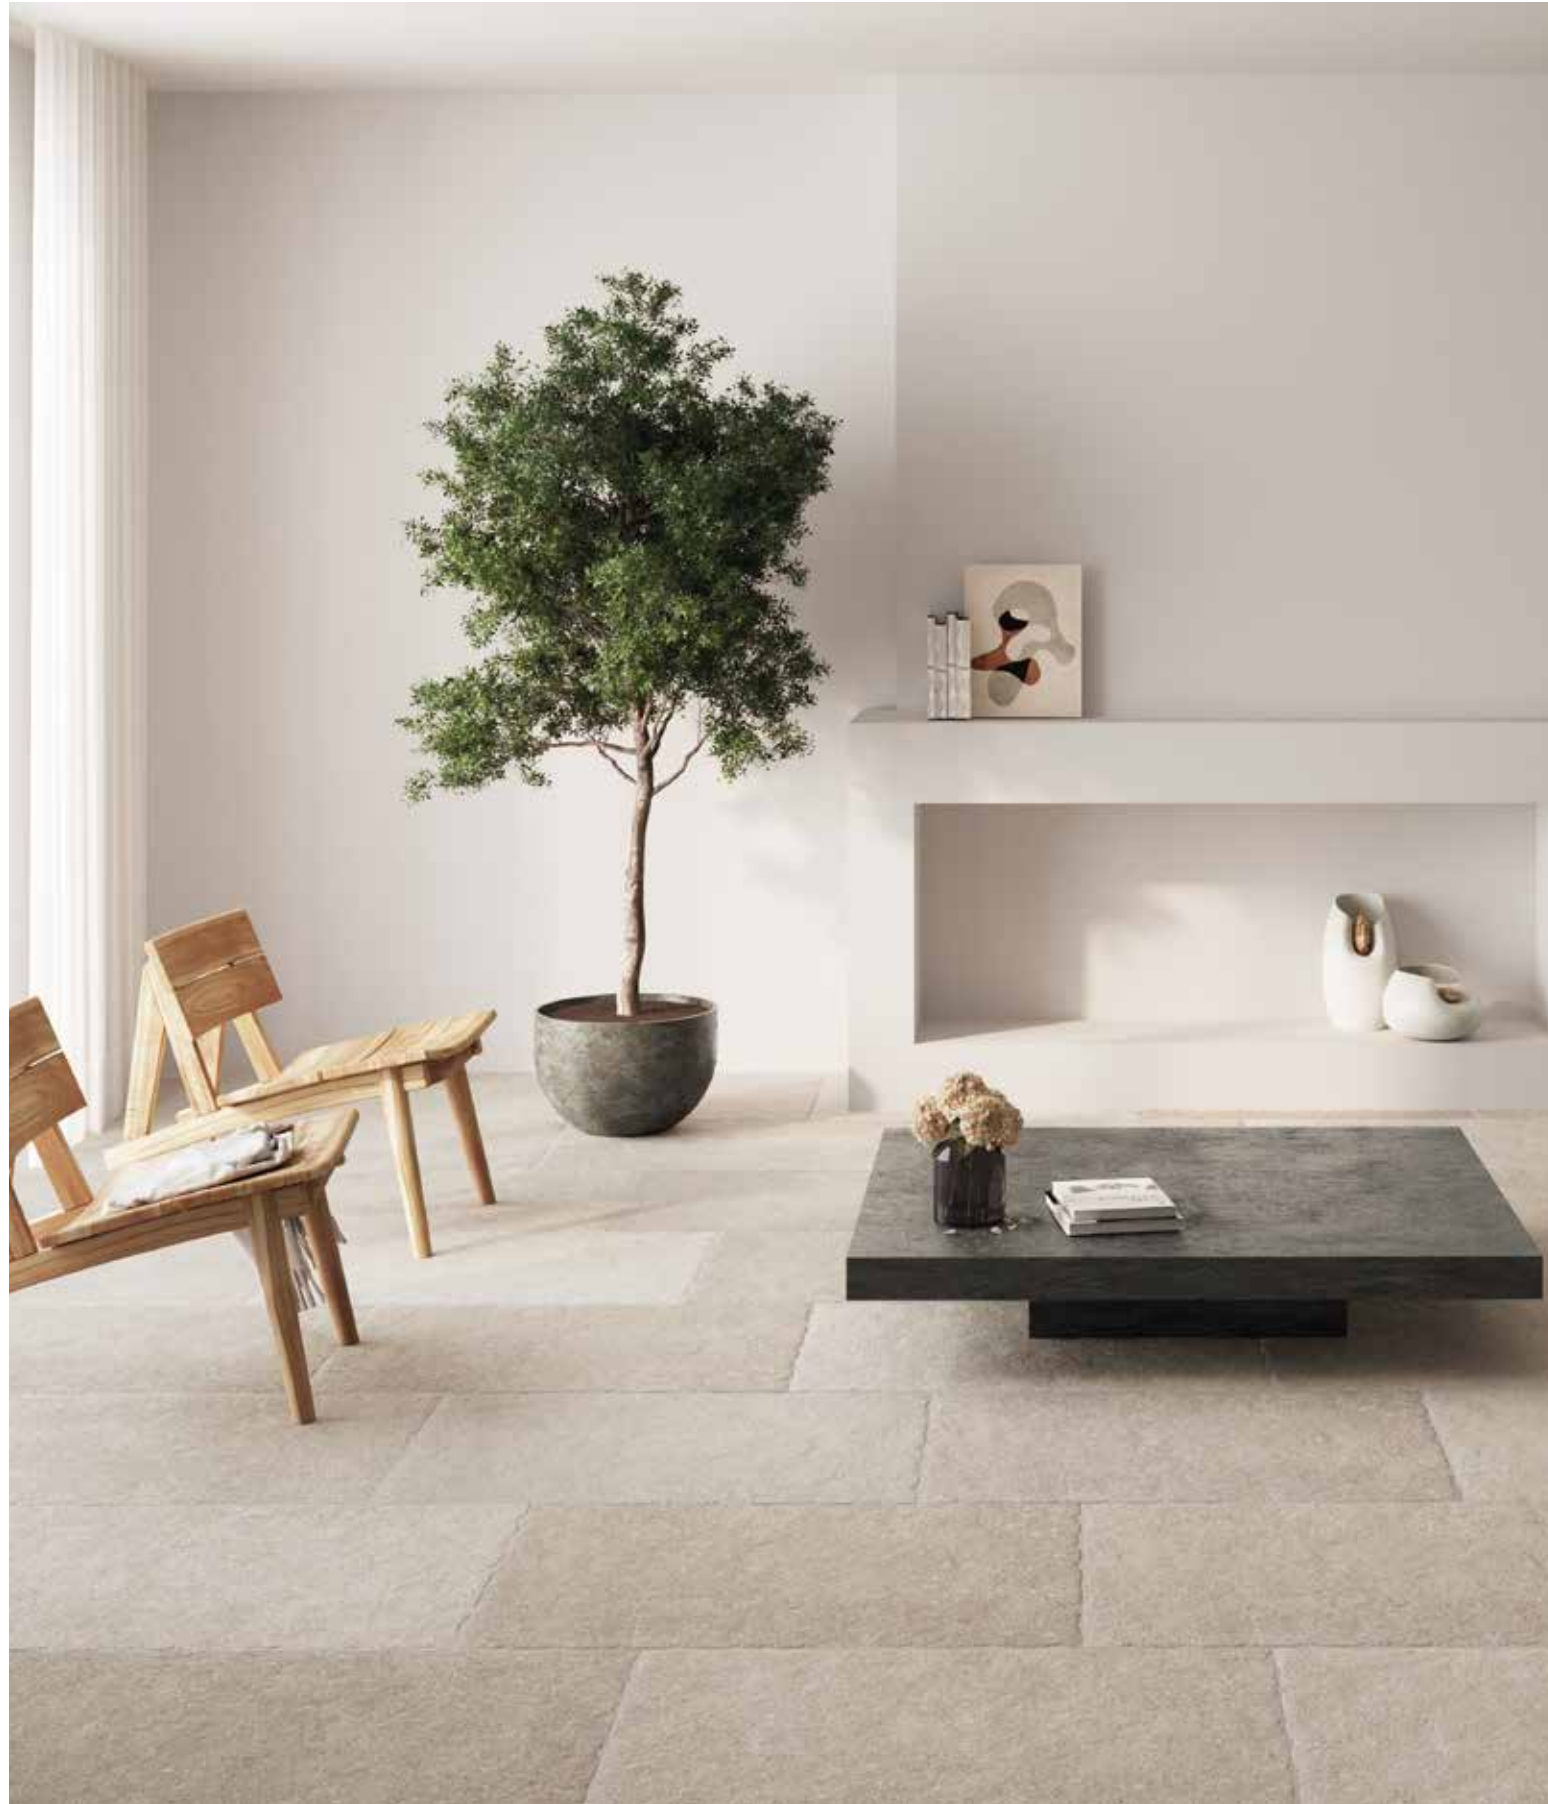

# Juliette Rlv

Urban Style

Juliette RLV Natural 60x90 cm\_23,6"x35,4"

**PORCELAIN TILES**

60x90 cm

23,6"x35,4"

**BESTILE**

# JULIETTE RLV *by Bestile*

60x90 cm  
23,6"x35,4"

Also available in 20 mm thickness.

Different graphics randomly packaged

Juliette RLV Nude 60x90 cm\_23,6"x35,4"

Juliette RLV Nude

Juliette RLV Piedra

Juliette RLV Natural