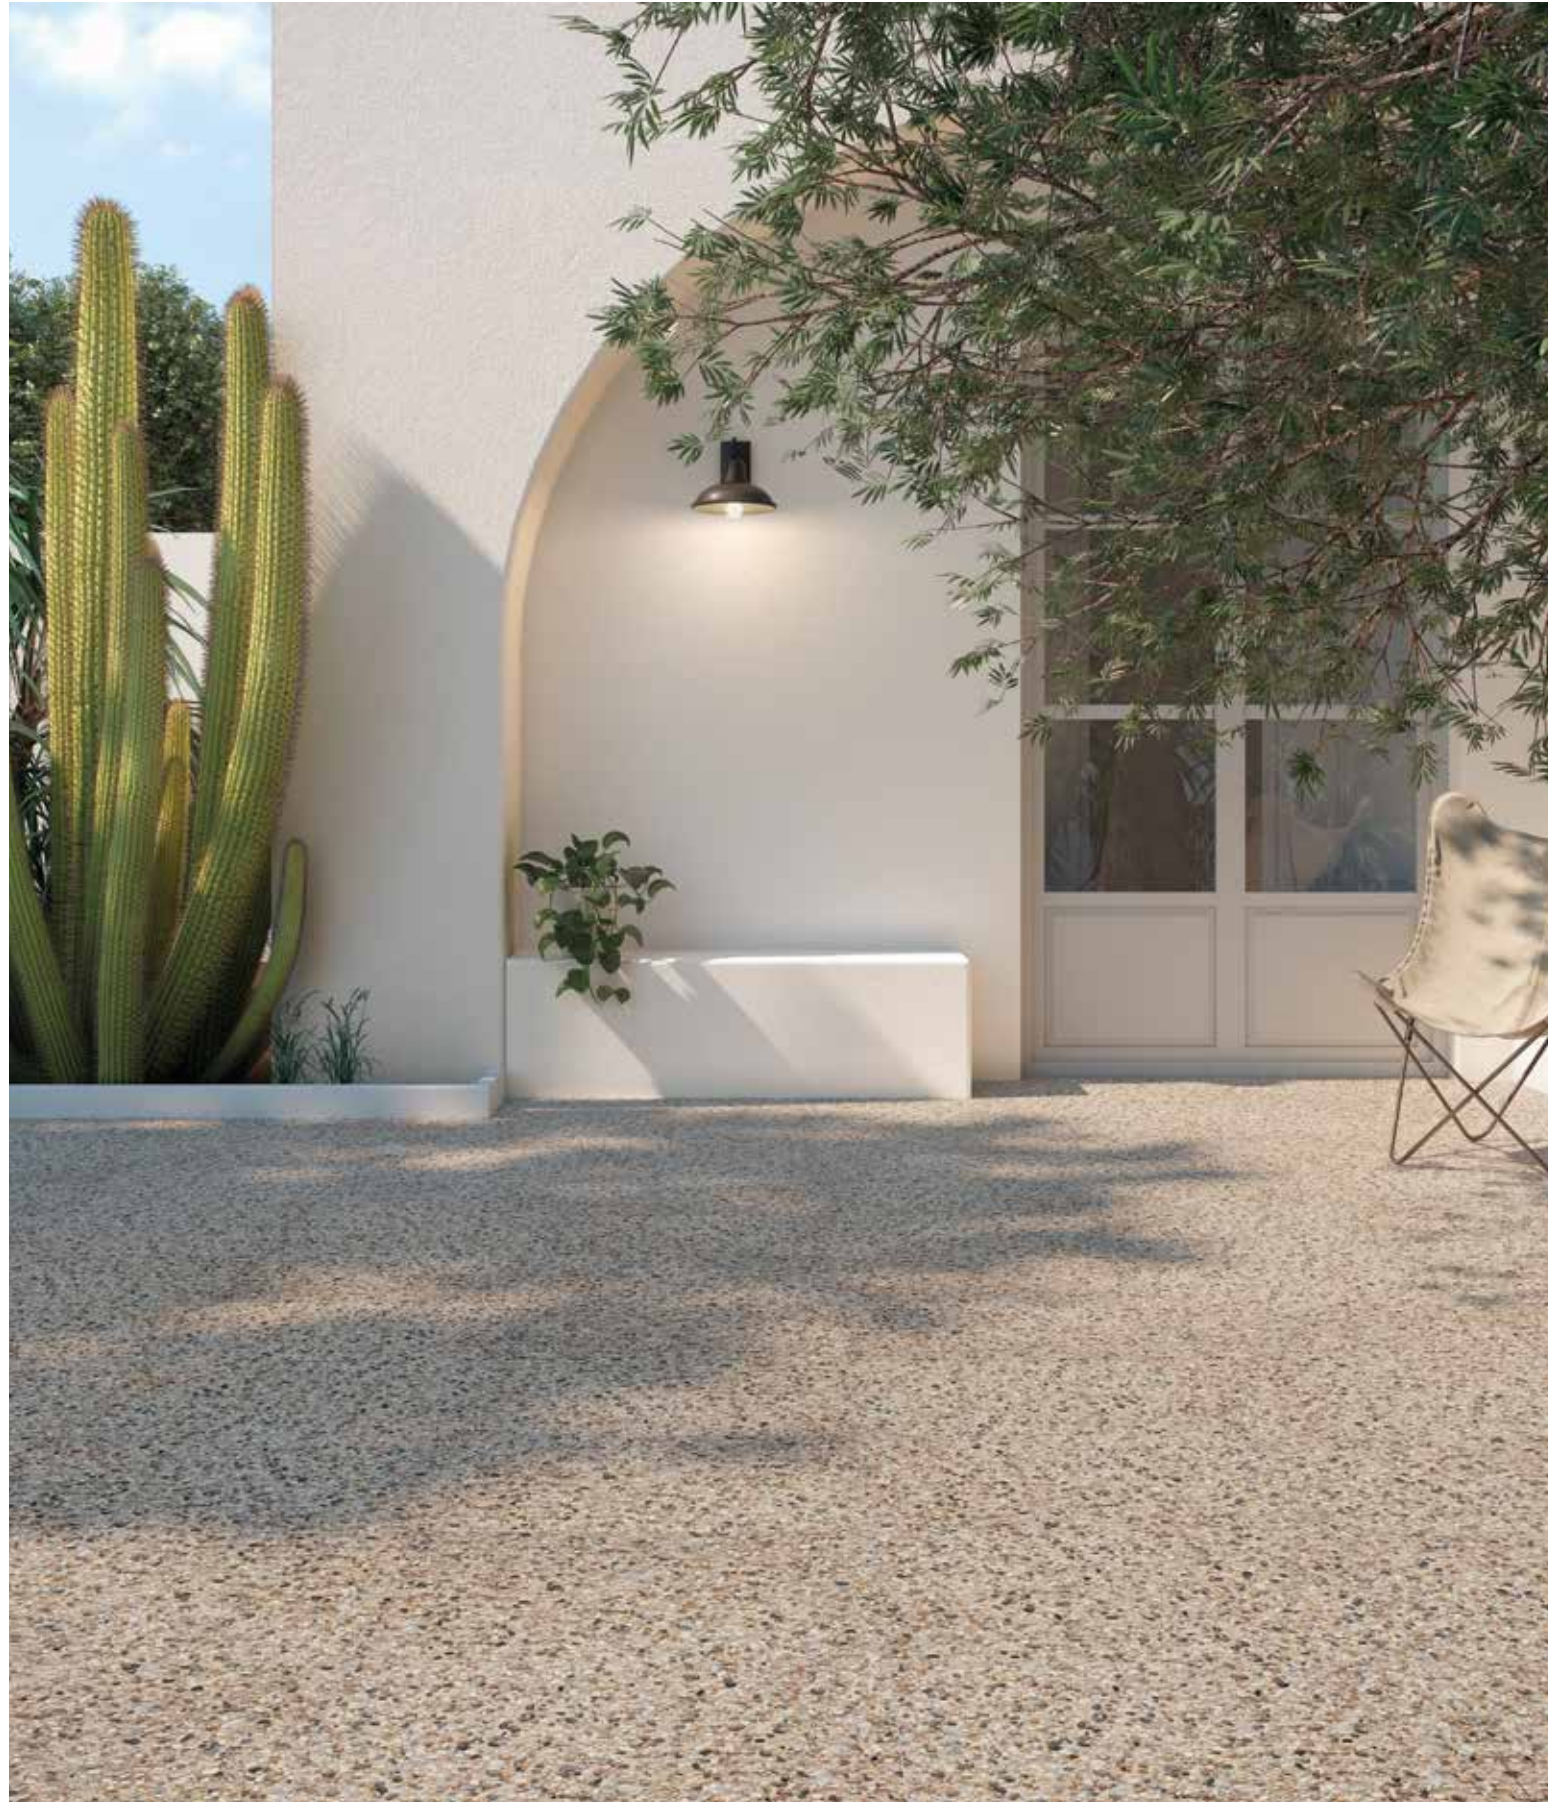

Gravier

Urban Style

Gravier Beige 40x60 cm 15,7"x23,6"

PORCELAIN TILES
40x60 cm
15,7"x23,6"

BESTILE

GRAVIER *by Bestile*

40x60 cm
15,7"x23,6"

Different graphics randomly packaged