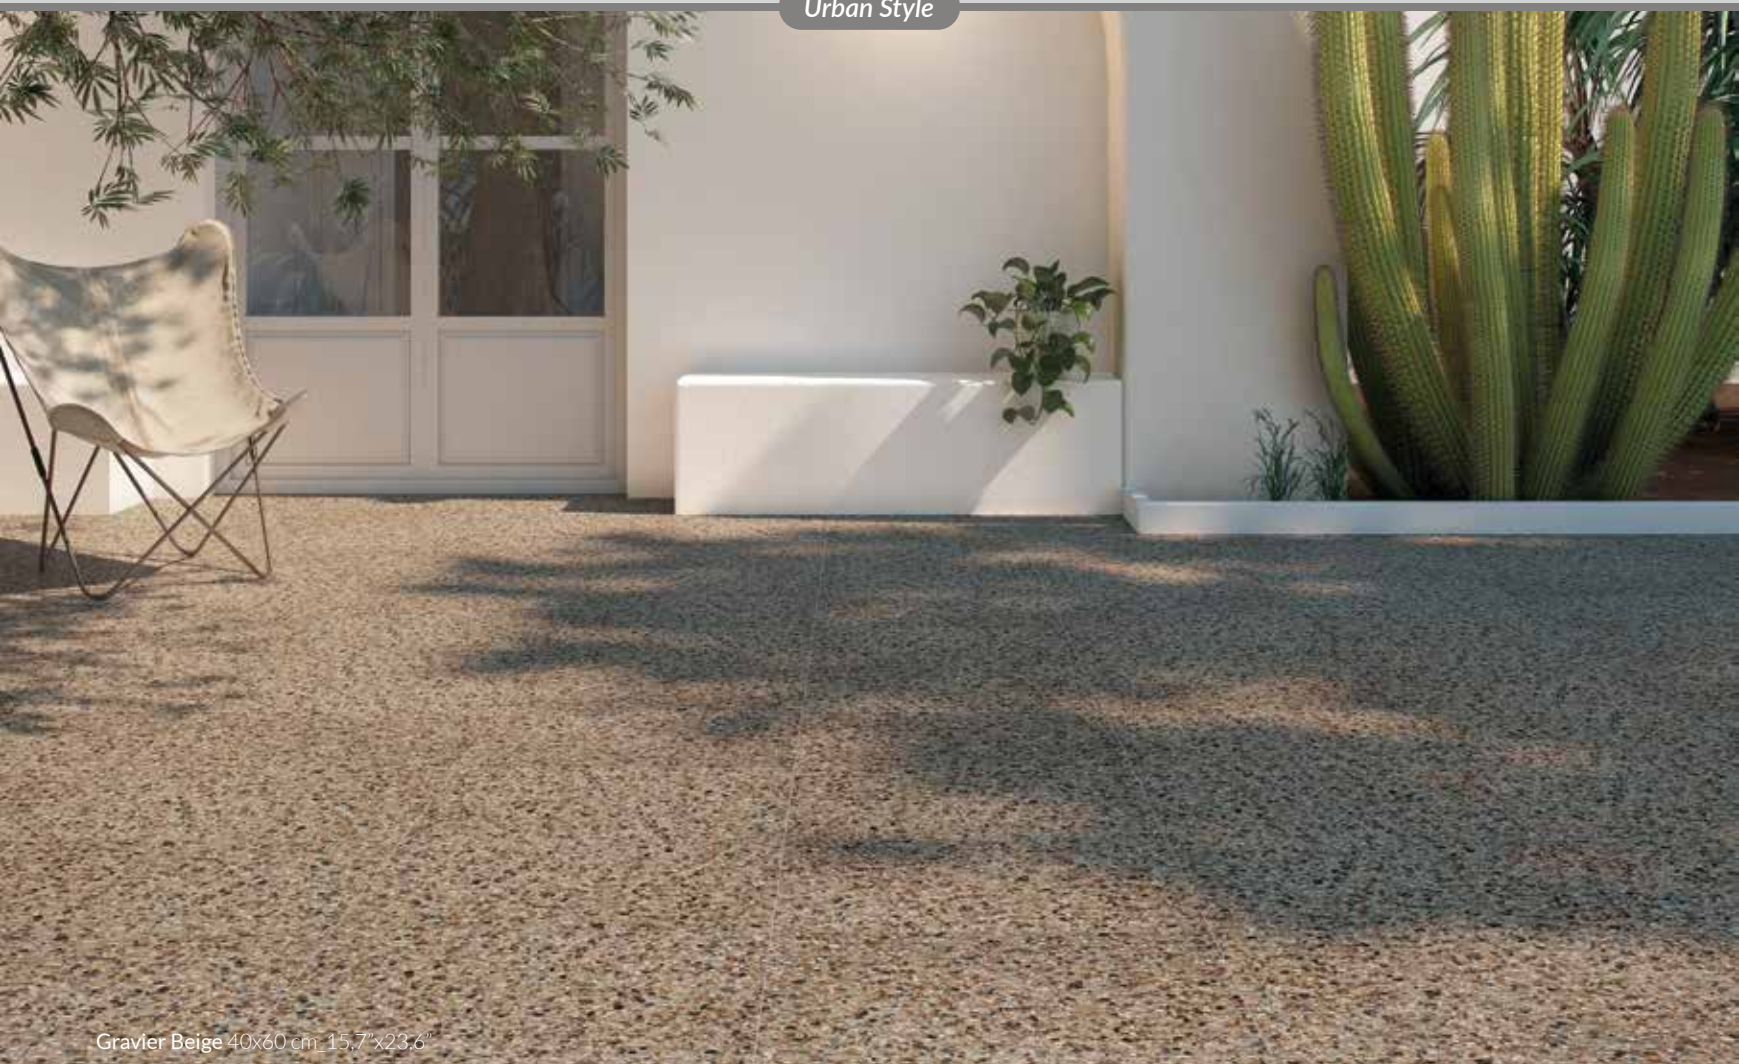

Gravier

Urban Style

Gravier Beige 40x60 cm 15,7"x23,6"

PORCELAIN TILES
40x60 cm
15,7"x23,6"

BESTILE

GRAVIER *by Bestile*

40x60 cm
15,7"x23,6"

Different graphics randomly packaged